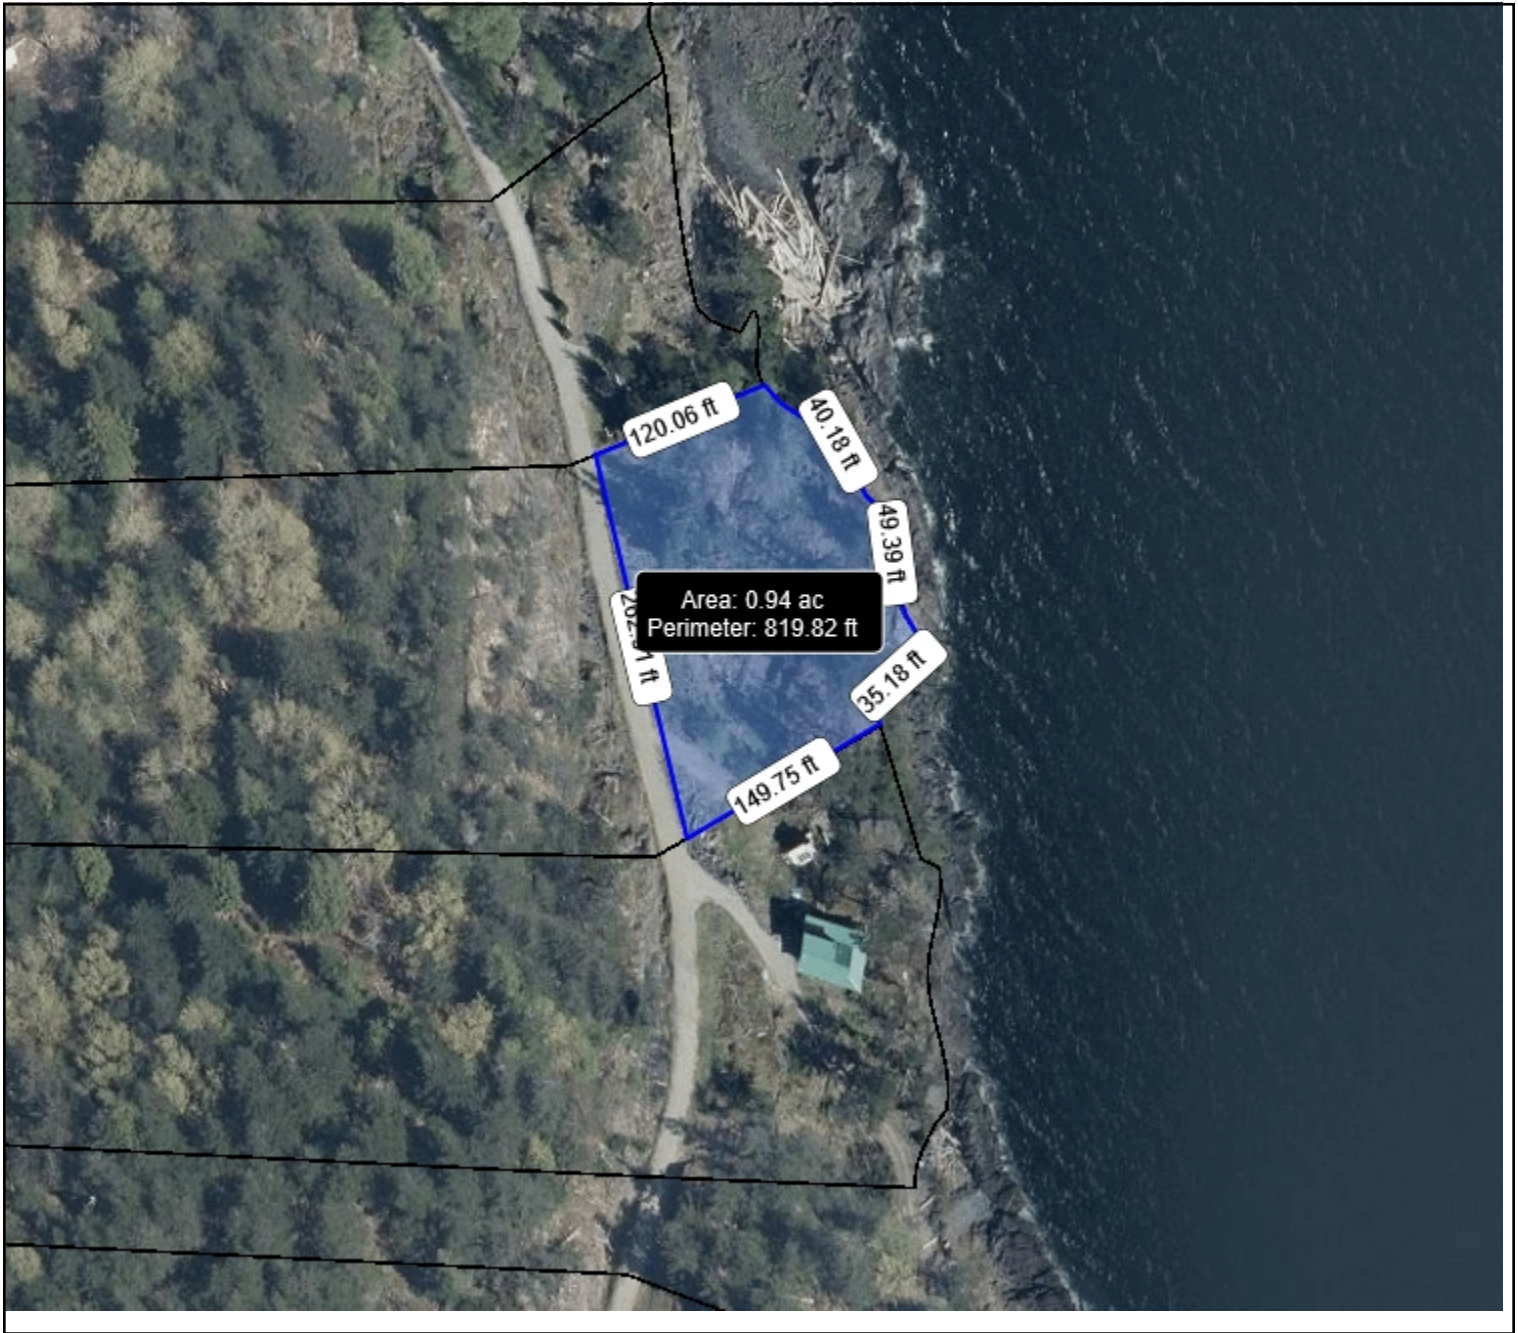

Lot 56 Total 5.96 acres , waterfront area approximately .94 acre

This information has been compiled by the Sunshine Coast Regional District (SCRD) using data derived from a number of sources with varying levels of accuracy. The SCRD disclaims all responsibility for the accuracy or completeness of this information.

Index Map

- Parcel Boundaries
- Unconstructed Roads
- Roads**
 - Highway
 - Roads
- Golf Courses
- Parks**
 - SCRD Park
 - Recreation Site

1/31/2021
Scale 1: 2,362